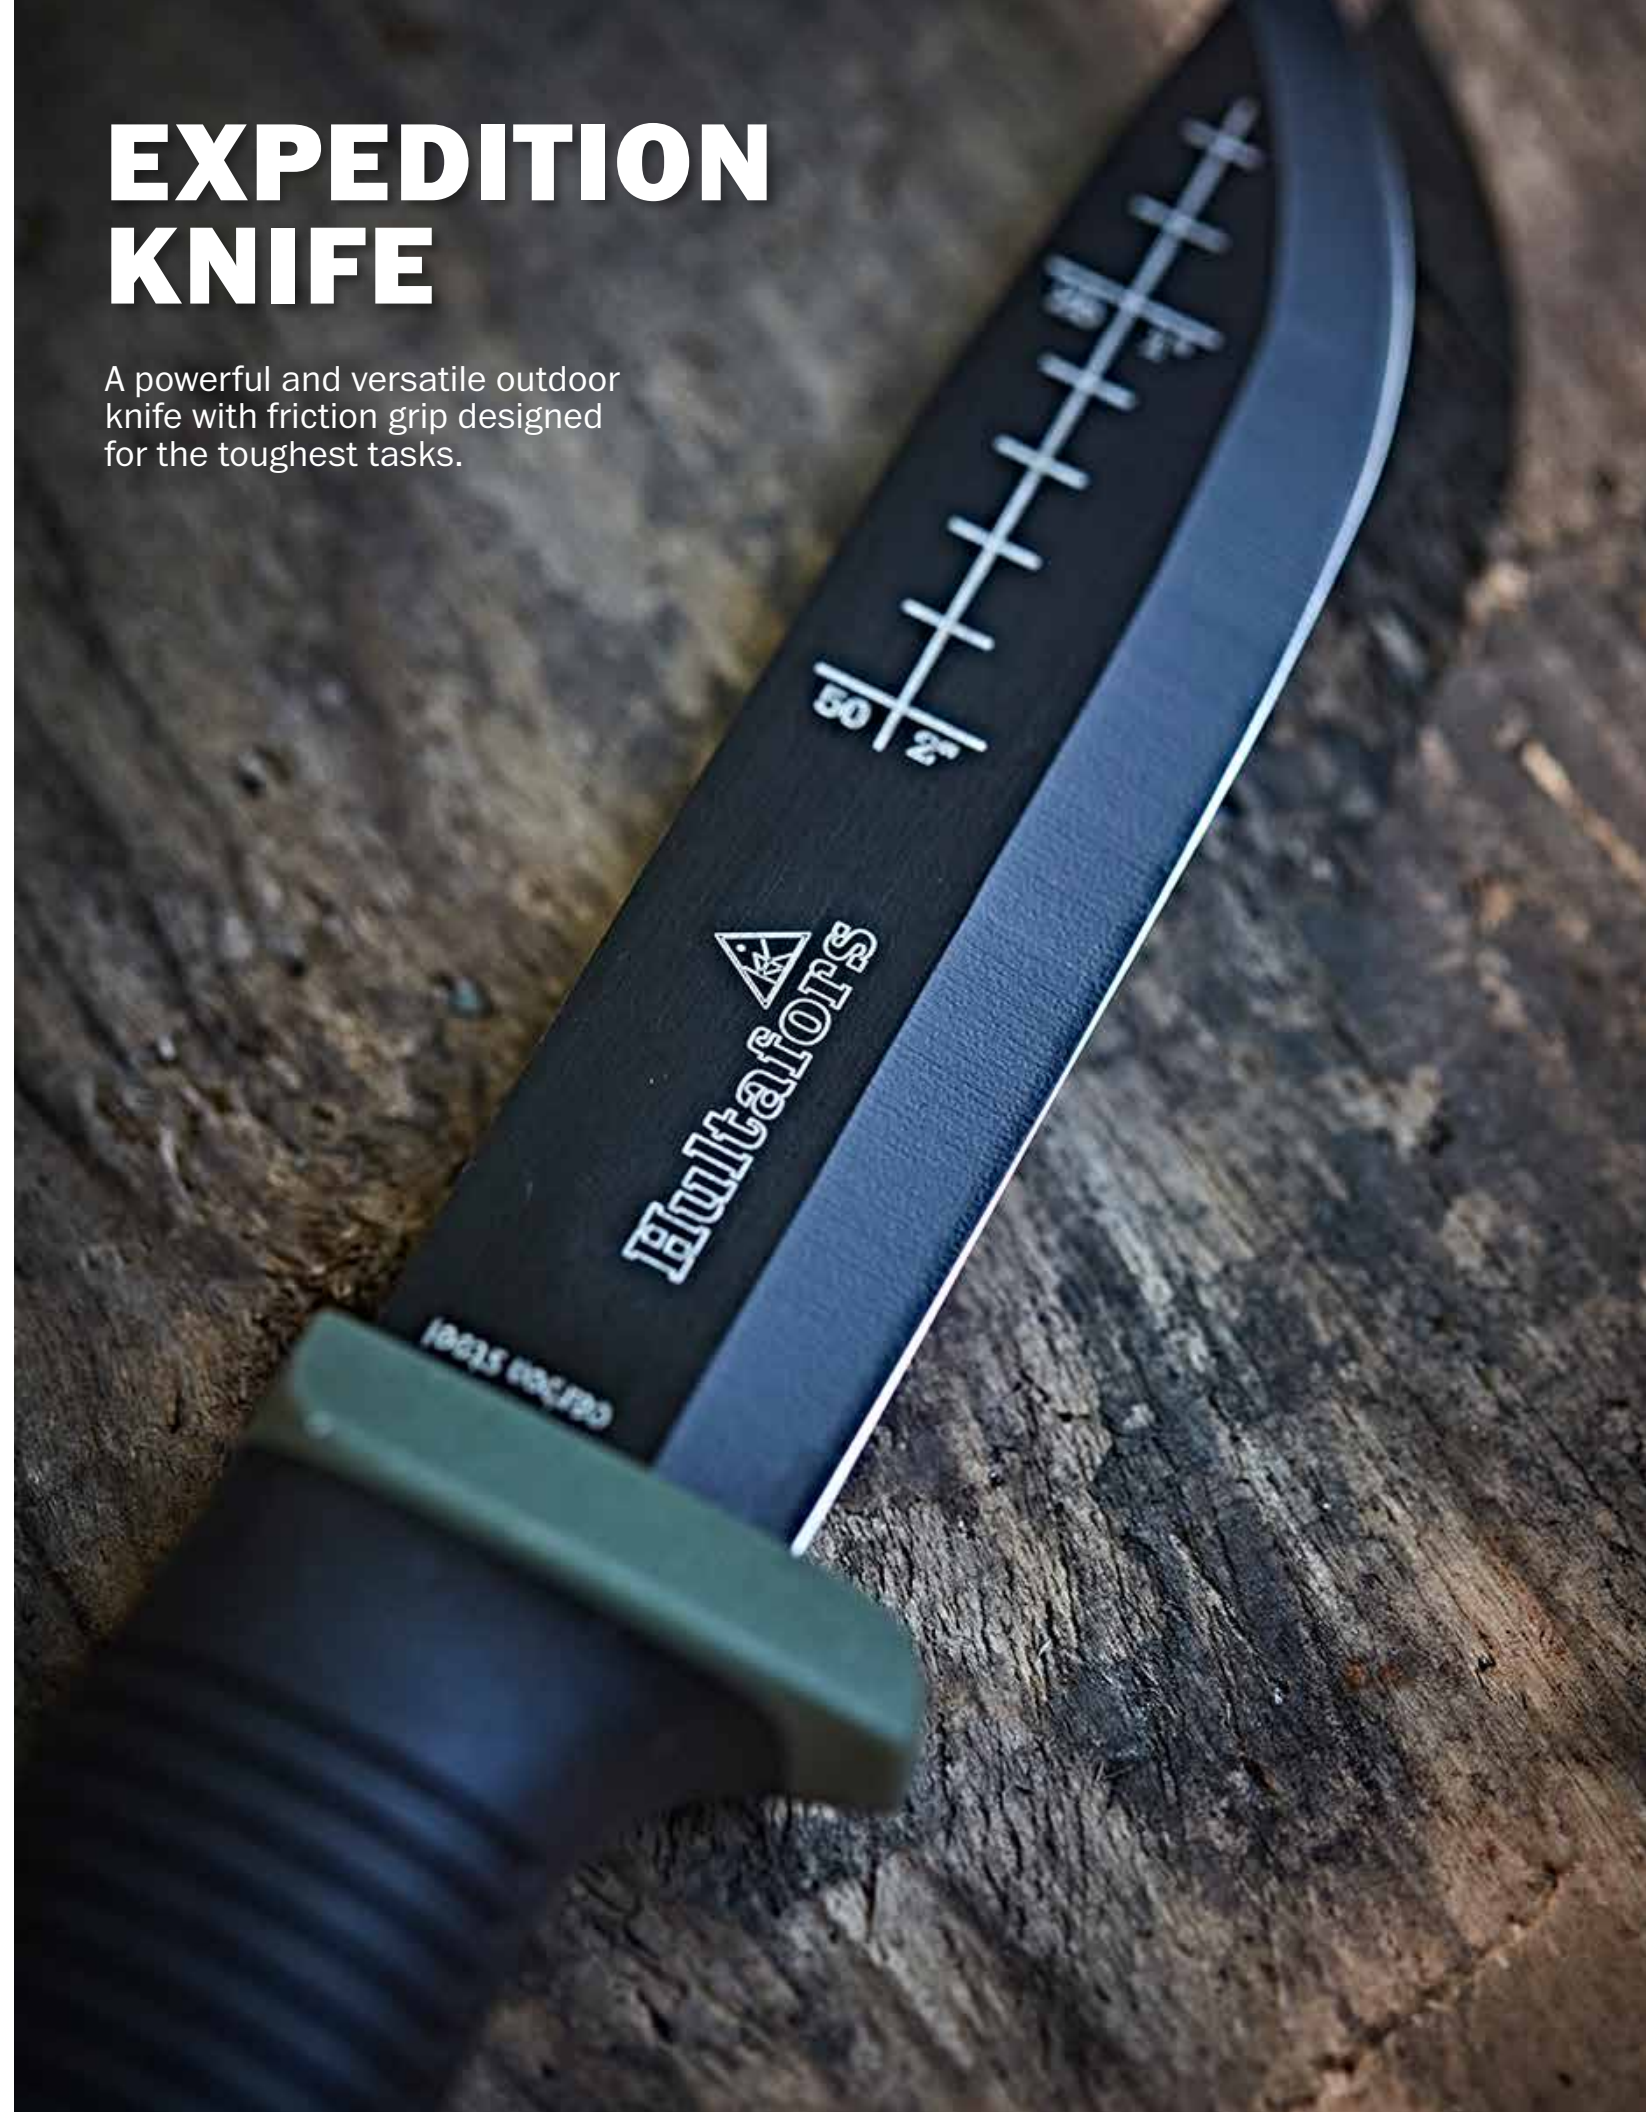

## SERRATED OUTDOOR KNIFE

This is a knife with a friction grip and serrated blade that is optimized for cutting through hard or tough surfaces as well as ropes and strapping band especially where tension to the item to be cut is applied. It features a unique function for attaching the holster to clothes so that it does not come loose while still being easy to remove. The blade is made from 0.08 inch stainless steel that has been hardened to 57-59 HRC.

A unique function for attaching the holster around a button

Holster made from super-durable PP plastic

Design in Sweden.  
Manufactured in Taiwan.

POWERFUL & VERSATILE  
**EXPEDITION KNIFE**

A durable outdoor knife with a friction grip suitable for tough tasks in the field. The hard-wearing textile beltloop allows up to 3 inch wide belts and is equipped with a pocket for a fire starter. The blade has a scandi grind and is made from 0.12 inch Japanese carbon knife steel, hardened to 58-60 HRC with a rust protective electrophoretic coating to withstand corrosion. The grinded spine of the blade is designed to be used with a fire starter and the engraved scale on the blade is optimized for outdoor activities.

## POWERFUL & DURABLE MOUNTAIN KNIFE

A durable outdoor knife with friction grip suitable for tough tasks in the field. The hard-wearing textile beltloop allows up to 3 inch wide belts and is equipped with a pocket for a fire starter. The blade has a scandi grind and is made from 0.12 inch Japanese carbon knife steel, hardened to 58–60 HRC with a rust protective electrophoretic coating to withstand corrosion. The grinded spine of the blade is designed to be used with a fire starter and the engraved scale on the blade is optimized for outdoor activities.