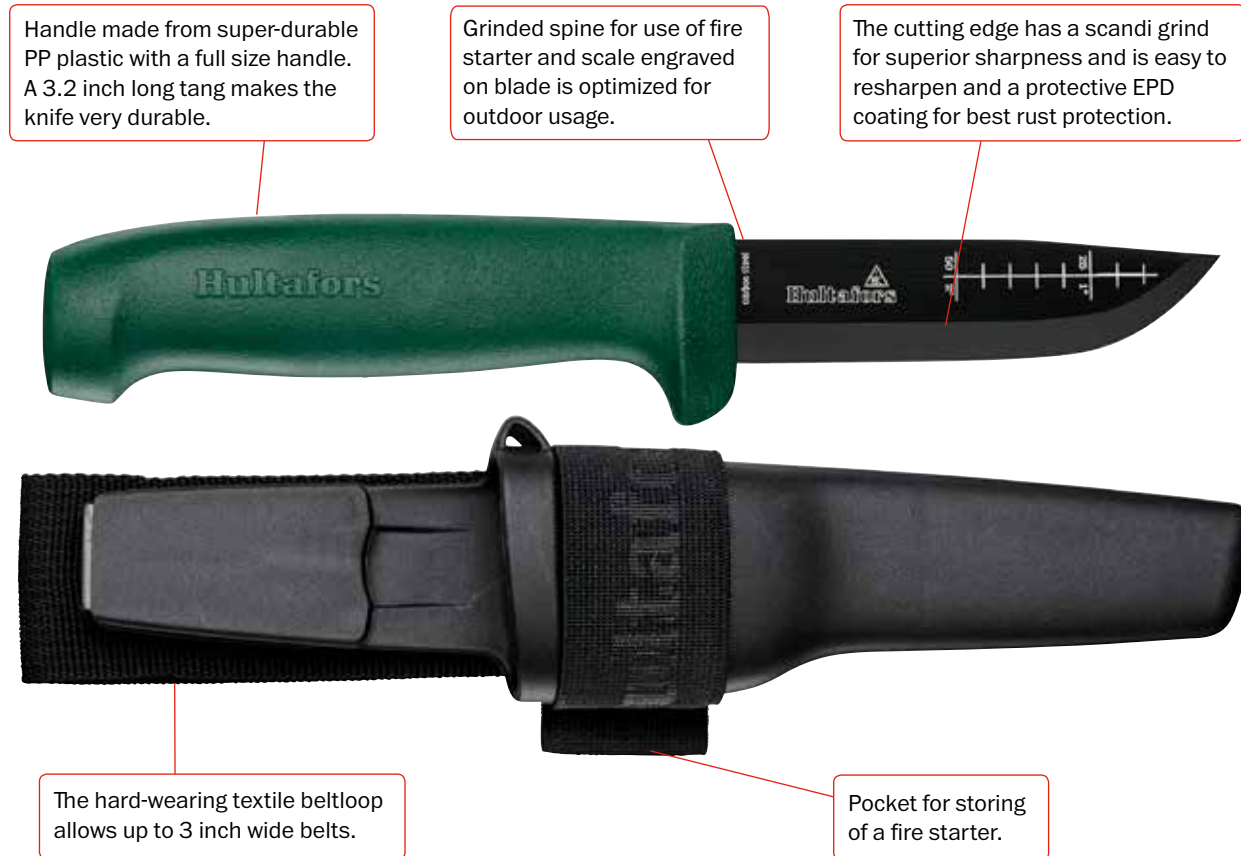

POWERFUL & DURABLE MOUNTAIN KNIFE

A durable outdoor knife with friction grip suitable for tough tasks in the field. The hard-wearing textile beltloop allows up to 3 inch wide belts and is equipped with a pocket for a fire starter. The blade has a scandi grind and is made from 0.12 inch Japanese carbon knife steel, hardened to 58–60 HRC with a rust protective electrophoretic coating to withstand corrosion. The grinded spine of the blade is designed to be used with a fire starter and the engraved scale on the blade is optimized for outdoor activities.

Item number	Blade length	Blade thickness	Handle length	Weight
383110 MOUNTAIN KNIFE	3.6 inch/93 mm	0.12 inch/3.0 mm	4.52 inch/115 mm	4.2 oz/120 g

Design in Sweden.
Manufactured in Taiwan.

SMOOTH & PRECISE FINE DETAIL KNIFE

A knife with a friction grip, developed and adapted to the needs of precision work. It features a unique function for attaching the holster around a button on your clothes so that it does not come loose while still being easy to remove. The blade is made from 0.08 inch carbon steel that has been hardened to 58–60 HRC.

Item number	Blade length	Blade thickness	Handle length	Weight
383210 FINE DETAIL KNIFE	3.07 inch/76 mm	0.08 inch/2.0 mm	4.52 inch/115 mm	3.4 oz/98 g